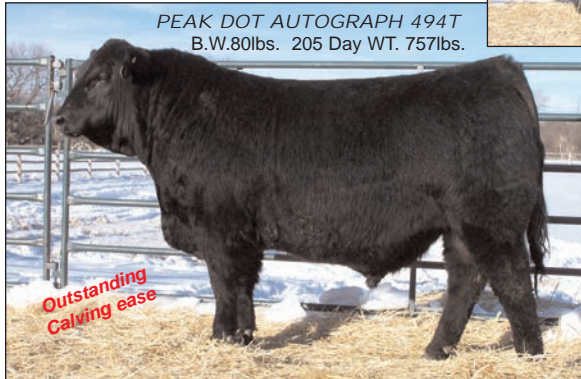

160 Peak Dot Ranch Bulls Sell...

April 1st, 2009

Peak Dot Ranch Bull and Female Sale
Wood Mountain, SK.
(20 minutes north of Opheim, MT)

PEAK DOT PREDOMINANT 907T
B.W.96lbs. 205 Day WT. 713lbs.

BW I+2.1
WW I+49
YW I+84
MILK I+17

Bardolia of Peak Dot 963H

Dam of Predominant 902T and 907T

PEAK DOT PREDOMINANT 902T
B.W.92lbs. 205 Day WT. 700lbs.

BW I+2.1
WW I+49
YW I+84
MILK I+17

PEAK DOT PREDOMINANT 907T
and
PEAK DOT PREDOMINANT 902T

Two flush brothers by Predominant

PEAK DOT PREDOMINANT 927U
B.W.96lbs. 205 Day WT. 804lbs.

BW I+3.2
WW I+52
YW I+86
MILK I+17

He sells along with 3 flush brothers
and 4 sisters

PEAK DOT AUTOGRAPH 494T
B.W.80lbs. 205 Day WT. 757lbs.

Lady of Peak Dot 782L

A sale feature will be 10 daughters of
Lady of Peak Dot 782L

PEAK DOT PREDOMINANT 906U
B.W.79lbs. 205 Day WT. 890lbs.

BW I+2.6
WW I+50
YW I+79
MILK I+16

Selling 125 Yearling Heifers
Two Heifers enter the ring you pick
one and we keep the other one.