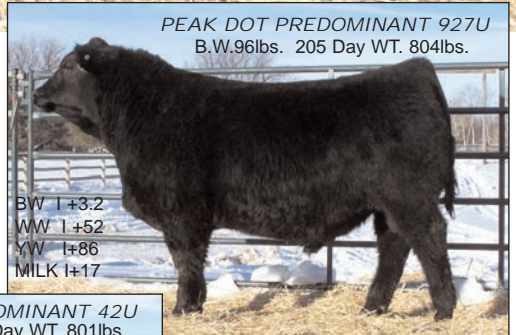

160 Peak Dot Ranch Bulls Sell...

April 1st, 2009

Peak Dot Ranch Bull and Female Sale
Wood Mountain, SK.
(20 minutes north of Opheim, MT)

PEAK DOT PREDOMINANT 907T
B.W.96lbs. 205 Day WT. 713lbs.

BW I+2.1
WW I+49
YW I+84
MILK I+17

Bardolia of Peak Dot 963H

Dam of Predominant 902T and 907T

PEAK DOT PREDOMINANT 902T
B.W.92lbs. 205 Day WT. 700lbs.

BW I+2.1
WW I+49
YW I+84
MILK I+17

PEAK DOT PREDOMINANT 907T
and
PEAK DOT PREDOMINANT 902T

Two flush brothers by Predominant

PEAK DOT PREDOMINANT 927U
B.W.96lbs. 205 Day WT. 804lbs.

BW I+3.2
WW I+52
YW I+86
MILK I+17

He sells along with 3 flush brothers
and 4 sisters

PEAK DOT AUTOGRAPH 494T
B.W.80lbs. 205 Day WT. 757lbs.

Lady of Peak Dot 782L

A sale feature will be 10 daughters of
Lady of Peak Dot 782L

PEAK DOT PREDOMINANT 906U
B.W.79lbs. 205 Day WT. 890lbs.

BW I+2.6
WW I+50
YW I+79
MILK I+16

Selling 125 Yearling Heifers
Two Heifers enter the ring you pick
one and we keep the other one.