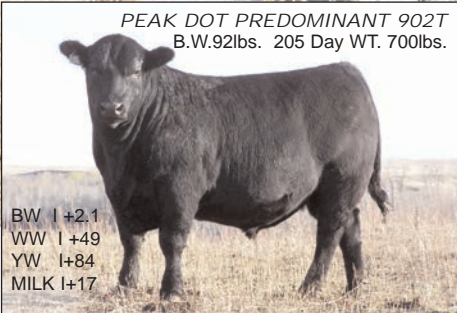

160 Peak Dot Ranch Bulls Sell...

April 1st, 2009

Peak Dot Ranch Bull and Female Sale
Wood Mountain, SK.
(20 minutes north of Opheim, MT)

PEAK DOT PREDOMINANT 907T
B.W.96lbs. 205 Day WT. 713lbs.

BW I+2.1
WW I+49
YW I+84
MILK I+17

Bardolia of Peak Dot 963H

Dam of Predominant 902T and 907T

PEAK DOT PREDOMINANT 902T
B.W.92lbs. 205 Day WT. 700lbs.

BW I+2.1
WW I+49
YW I+84
MILK I+17

PEAK DOT PREDOMINANT 907T
and
PEAK DOT PREDOMINANT 902T

Two flush brothers by Predominant

PEAK DOT PREDOMINANT 927U
B.W.96lbs. 205 Day WT. 804lbs.

BW I+3.2
WW I+52
YW I+86
MILK I+17

He sells along with 3 flush brothers
and 4 sisters

PEAK DOT AUTOGRAPH 494T
B.W.80lbs. 205 Day WT. 757lbs.

Lady of Peak Dot 782L

A sale feature will be 10 daughters of
Lady of Peak Dot 782L

PEAK DOT PREDOMINANT 906U
B.W.79lbs. 205 Day WT. 890lbs.

BW I+2.6
WW I+50
YW I+79
MILK I+16

Selling 125 Yearling Heifers
Two Heifers enter the ring you pick
one and we keep the other one.